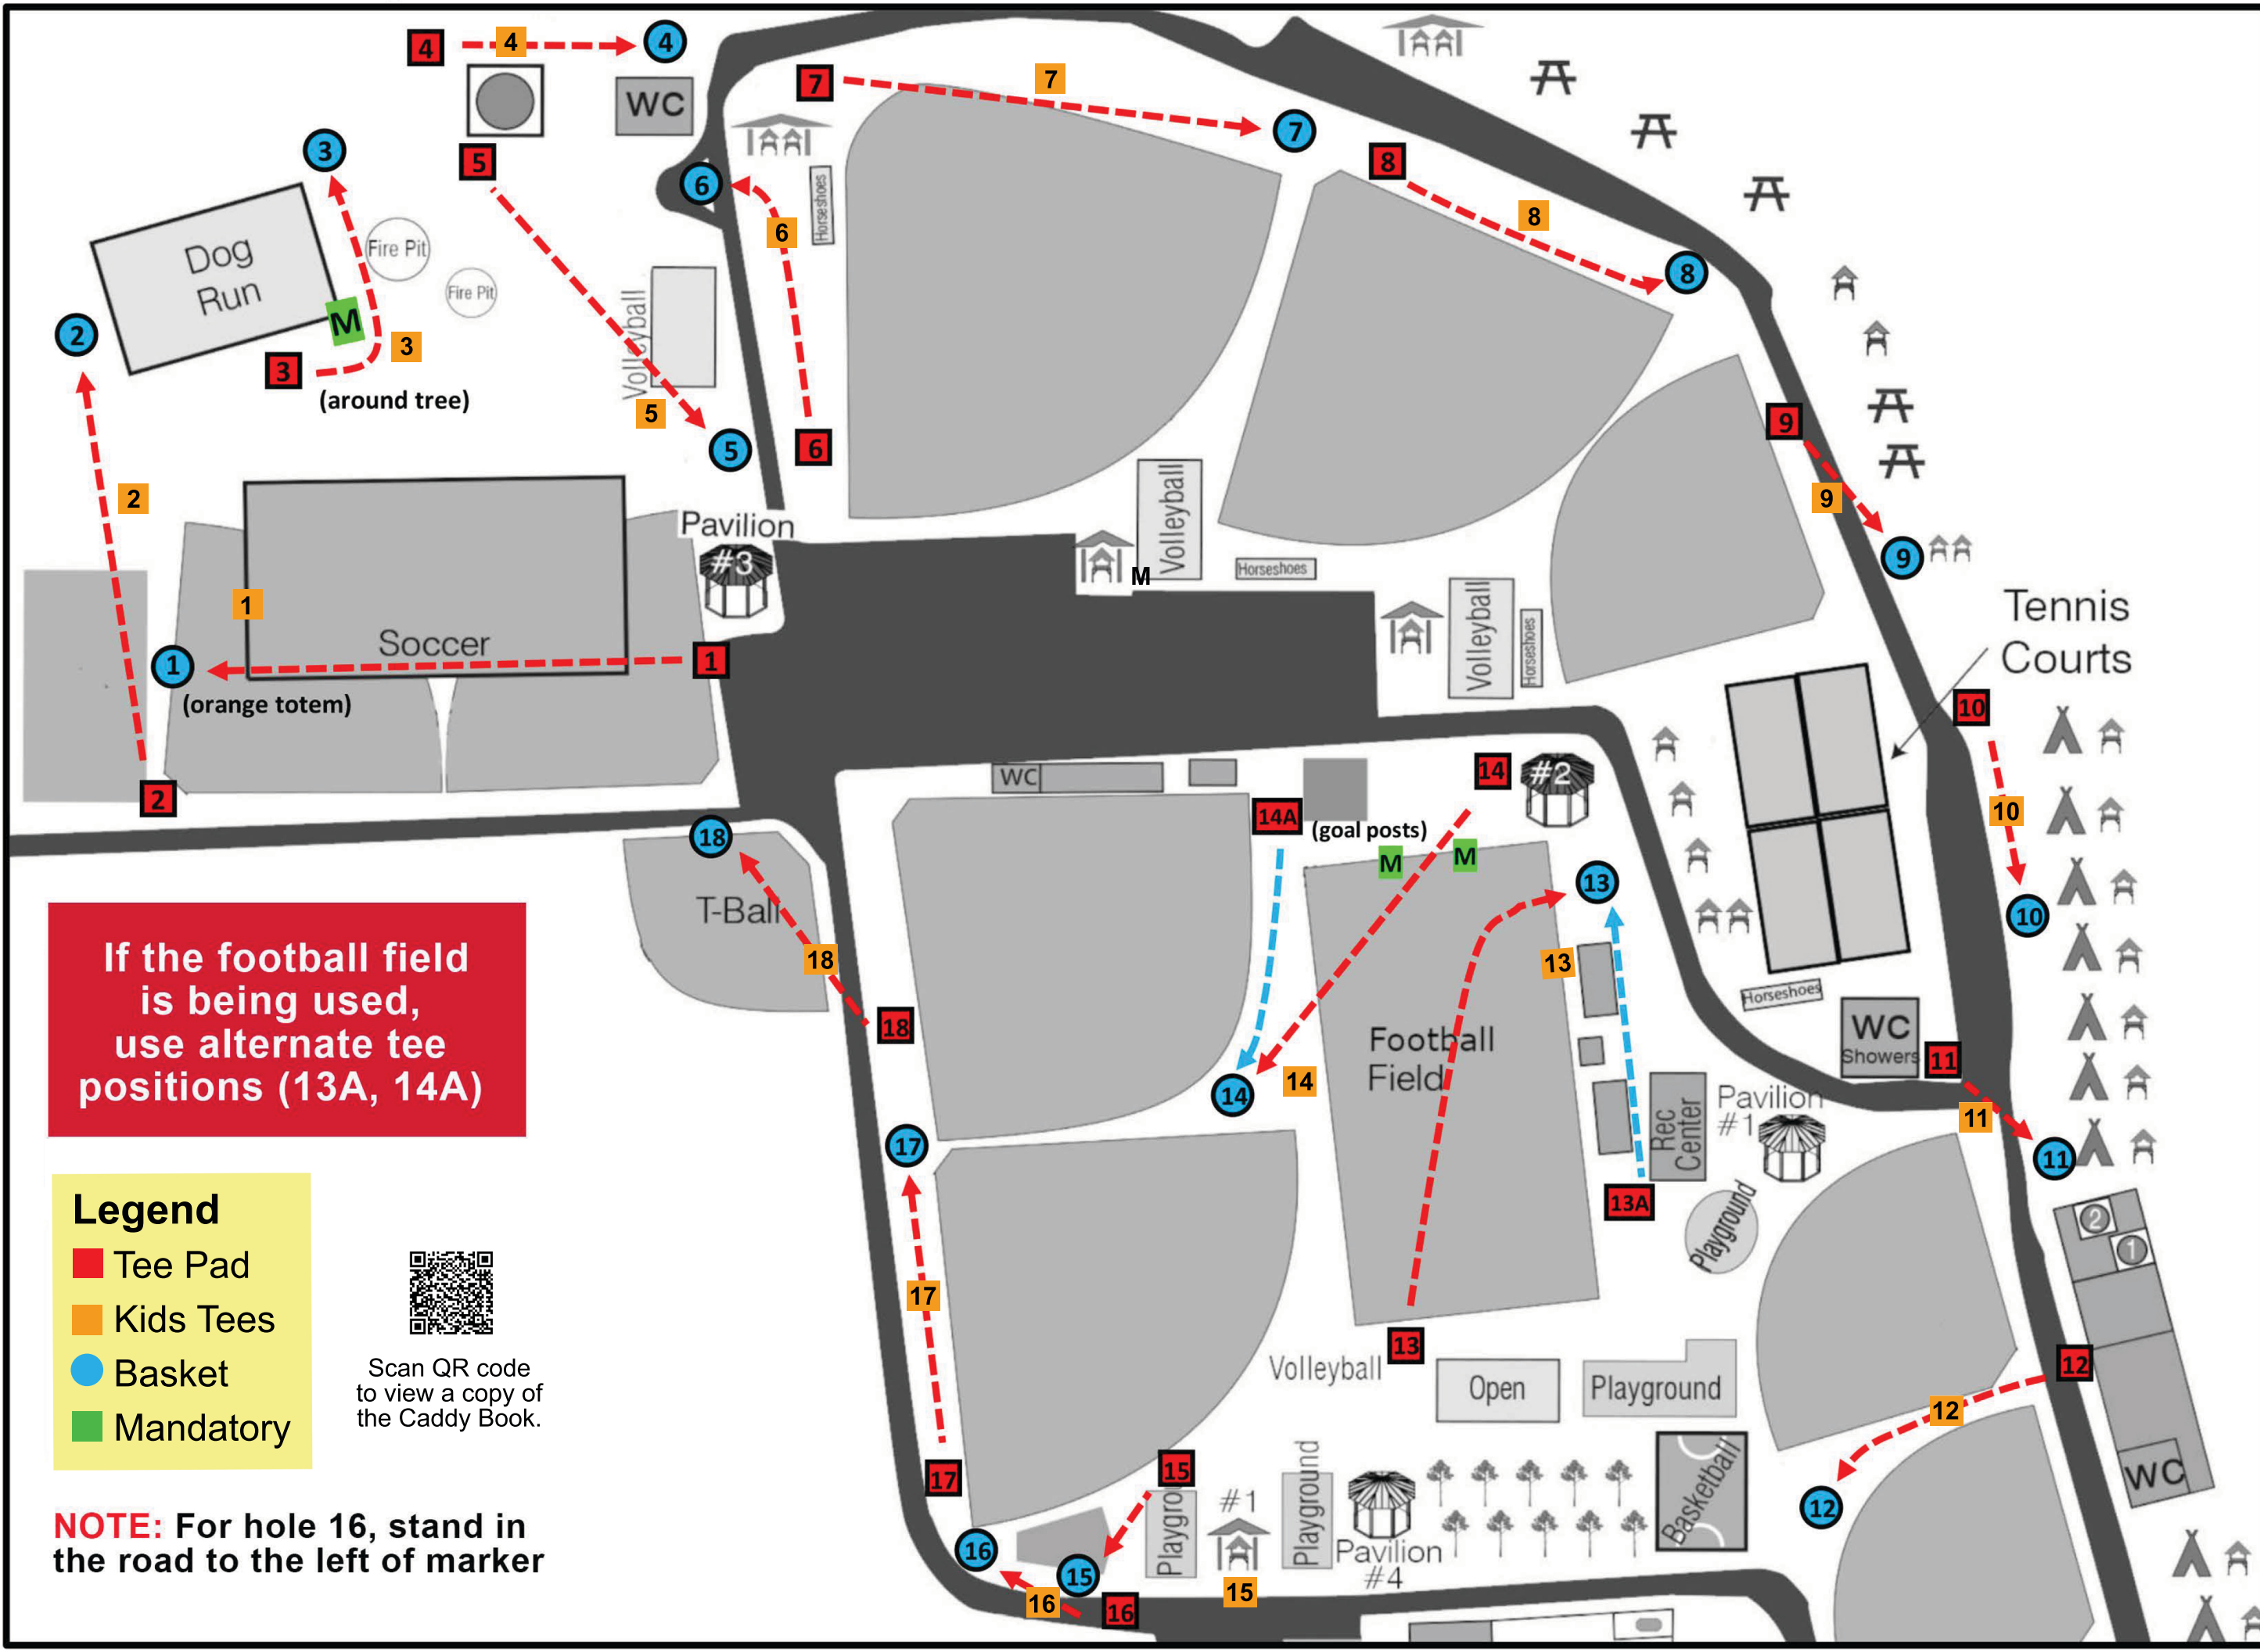

Carney Park DISC GOLF MAP

If the football field is being used, use alternate tee positions (13A, 14A)

- Legend**
- Tee Pad
 - Kids Tees
 - Basket
 - Mandatory

Scan QR code to view a copy of the Caddy Book.

NOTE: For hole 16, stand in the road to the left of marker